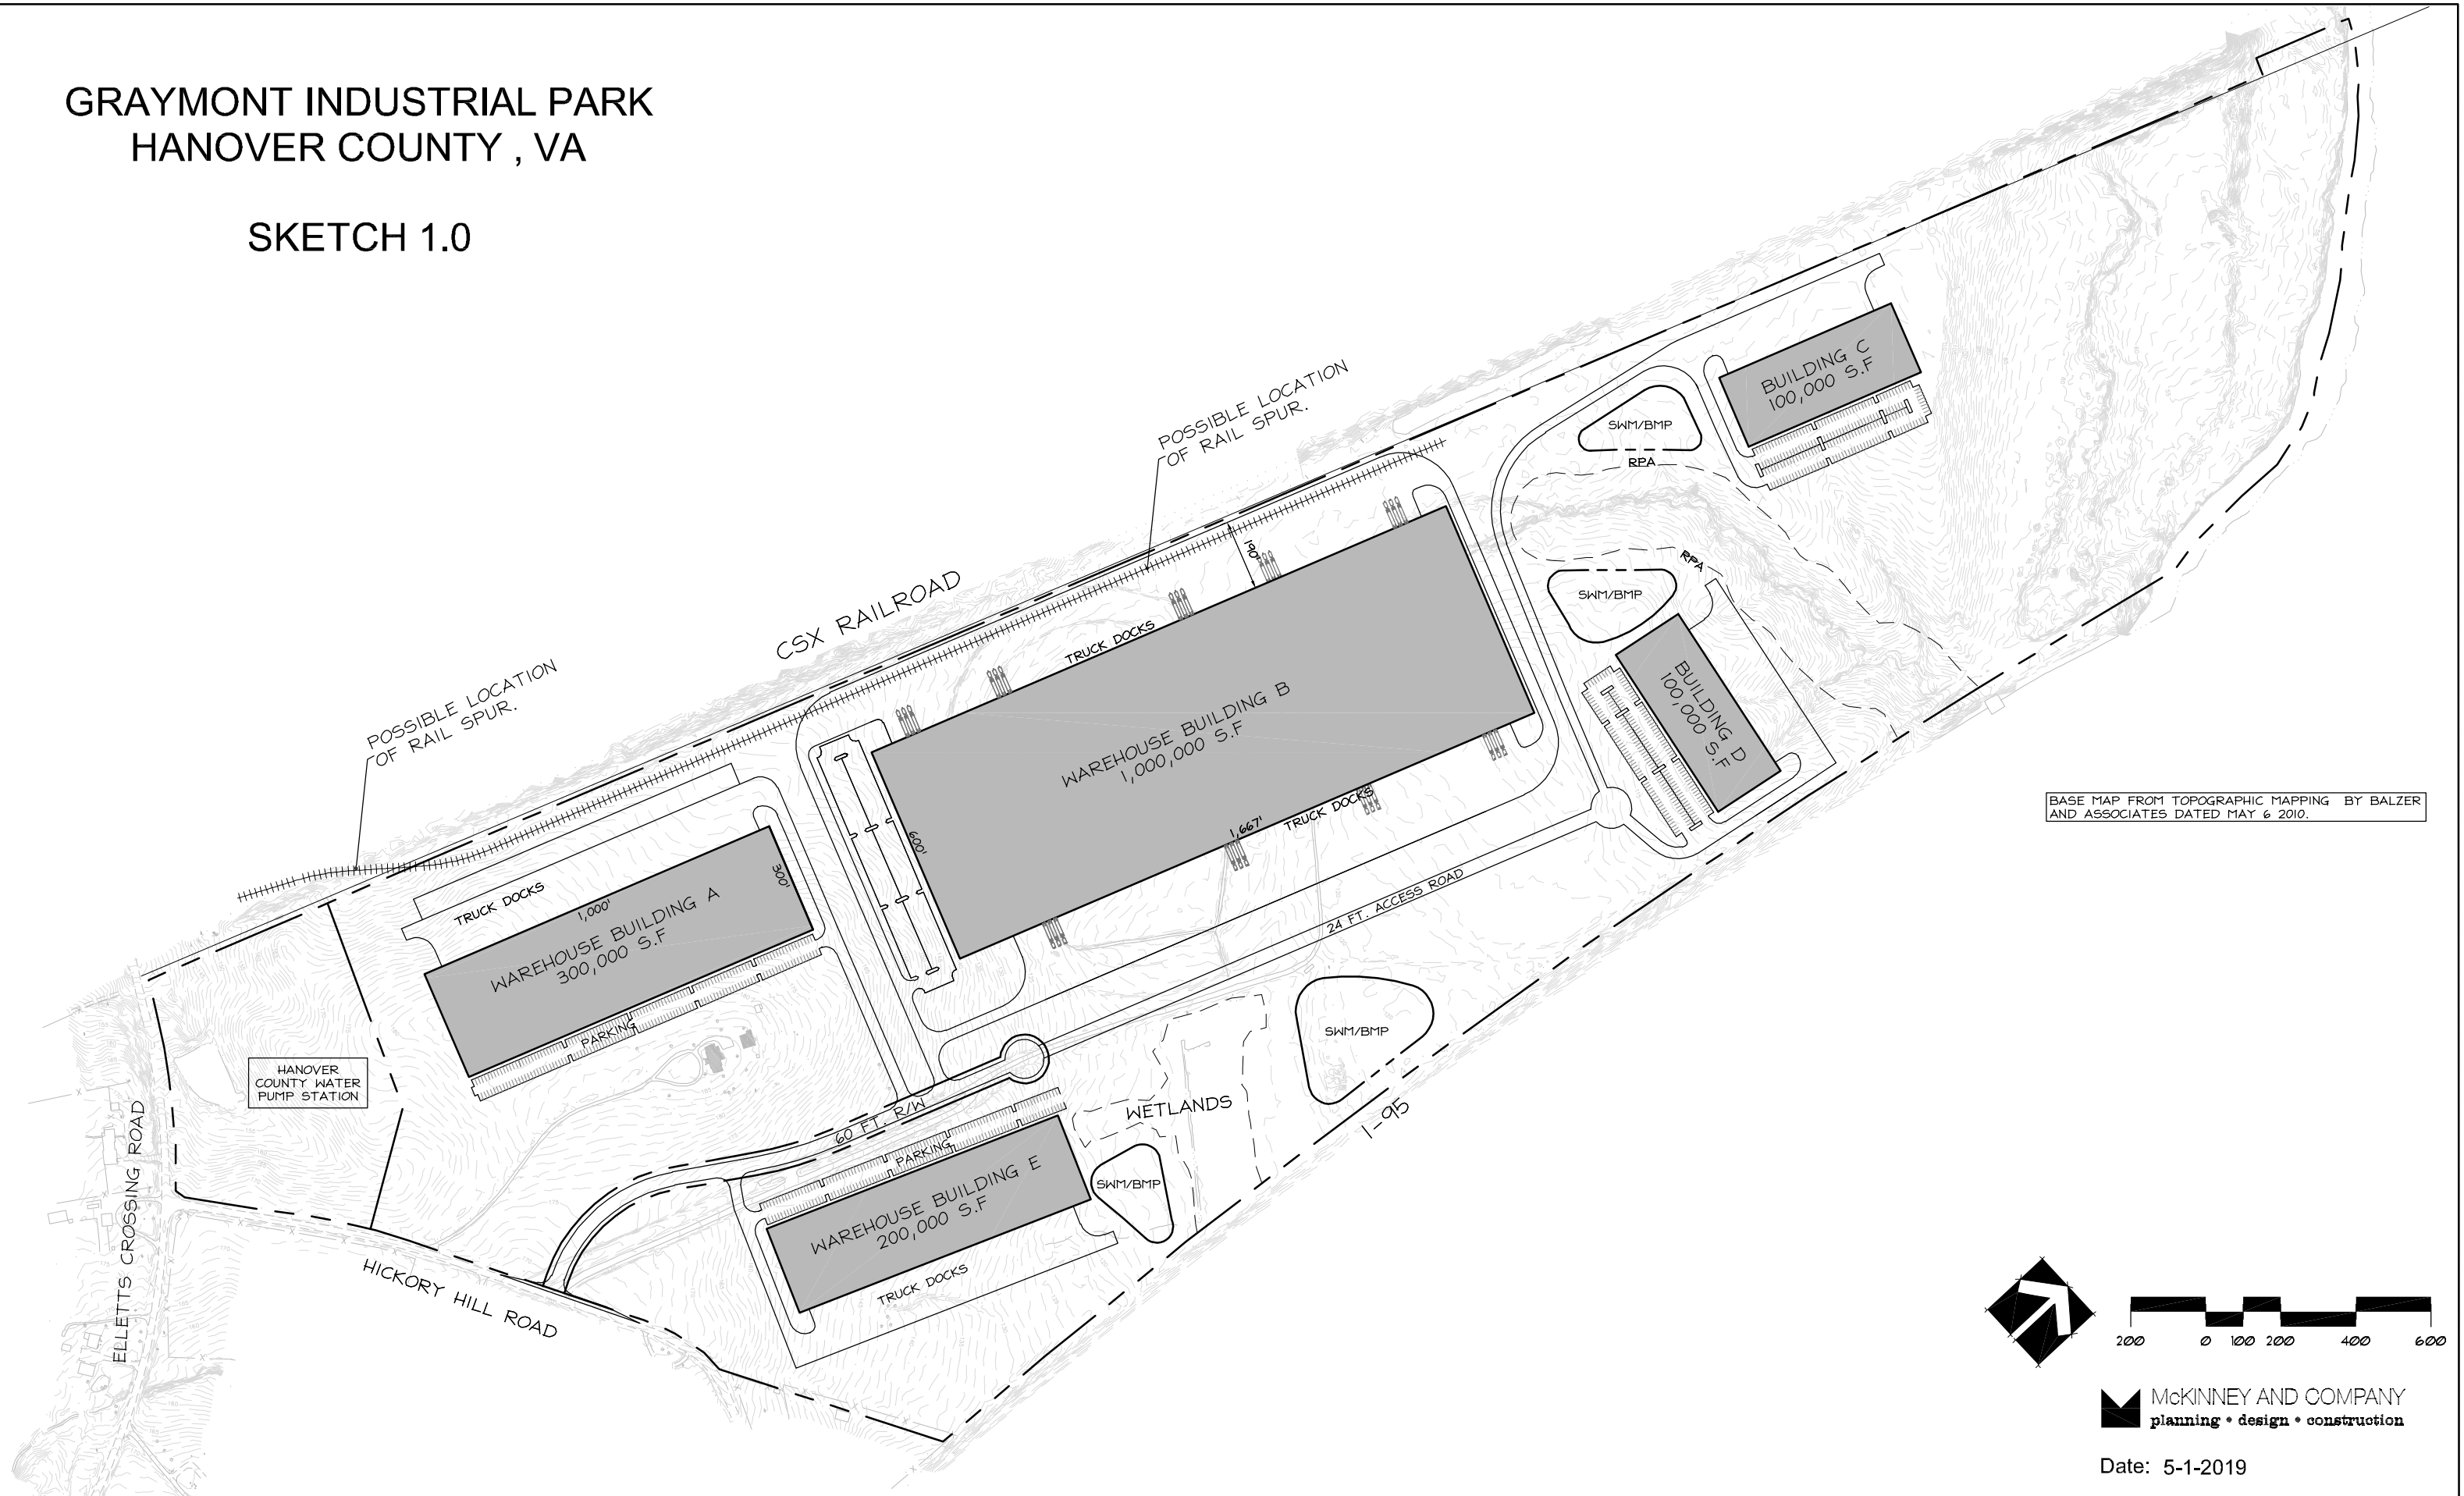

# GRAYMONT INDUSTRIAL PARK HANOVER COUNTY, VA

## SKETCH 1.0

BASE MAP FROM TOPOGRAPHIC MAPPING BY BALZER AND ASSOCIATES DATED MAY 6 2010.

**McKINNEY AND COMPANY**  
planning • design • construction

Date: 5-1-2019