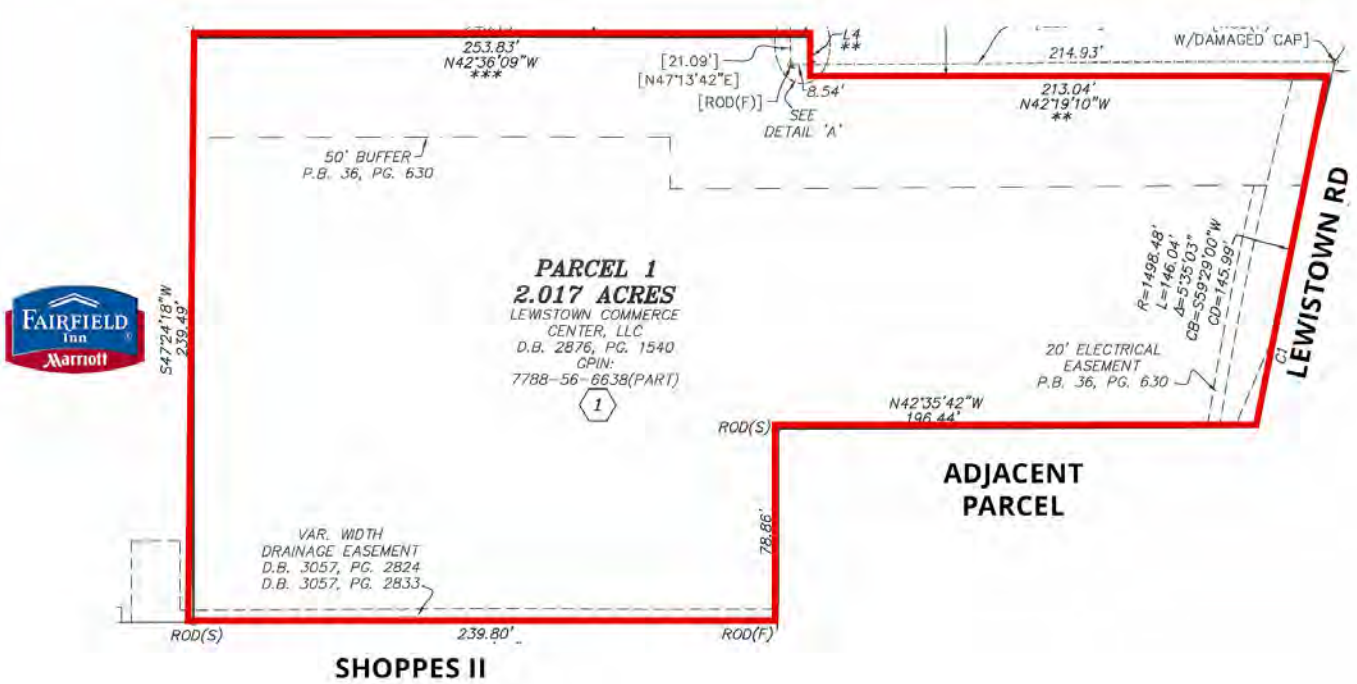

WINDING BROOK PAD FOR SALE

LEWISTOWN ROAD & LAKERRIDGE PARKWAY , ASHLAND, VA 23005

WINDING BROOK PAD FOR SALE

LEWISTOWN ROAD & LAKERIDGE PARKWAY , ASHLAND, VA 23005

PROPERTY SUMMARY

PROPERTY DESCRIPTION

Winding Brook is a 185-acre mixed-use development incorporating retail, restaurants, entertainment, hospitality and residential (85 town homes). Located in Ashland, VA in Hanover County along I-95 and 3 miles north of I-295.

PROPERTY HIGHLIGHTS

- For Sale - 2.02 Utilities to the sites
- Join Boot Barn, Starbucks and Hobby Lobby opens in 2023
- Future Phase II - up to 177,000 SF
- Lewistown Rd - 14,000 VPD
- Lakeridge Pkwy - 5,600 VPD

LEWISTOWN RD 14,000 VPD

I-95 SOUTH 134,000 VPD

LAKERIDGE PKWY 5,600 VPD

COMING 2023

FUTURE DEVELOPMENT

NOW OPEN

SHOPPES I

WINDING BROOK OFFICE | MEDICAL 8,003 SF

91,000 VPD

INTERSTATE 295

BROOK RD